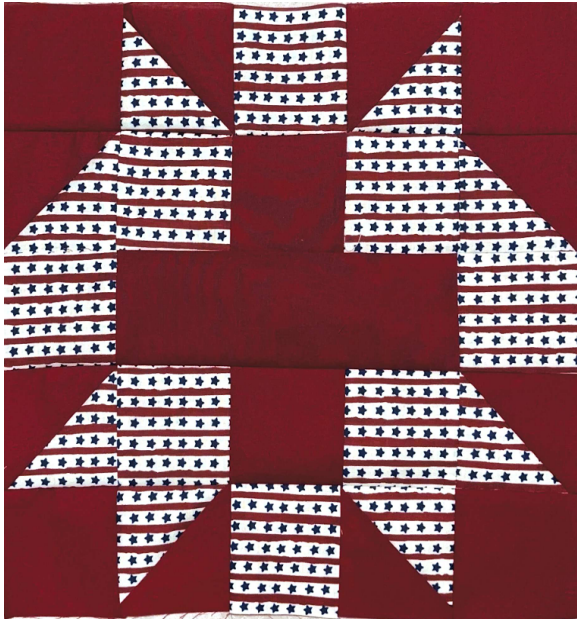

CLAMSHELL QUILT GUILD BOM JULY 2025-2026

Hearth and Home

FABRIC 1

CUT QTY 6 3" squares

CUT QTY 4 4 1/2" squares

CUT QTY 1 3" X 8" rectangle

FABRIC 2 (patriotic)

CUT QTY 4 4 1/2" squares

CUT QTY 8 3" squares

1. Make HST using 4 1/2" squares of fabrics 1 & 2. Trim to 3" squares.

2. Assemble as shown.